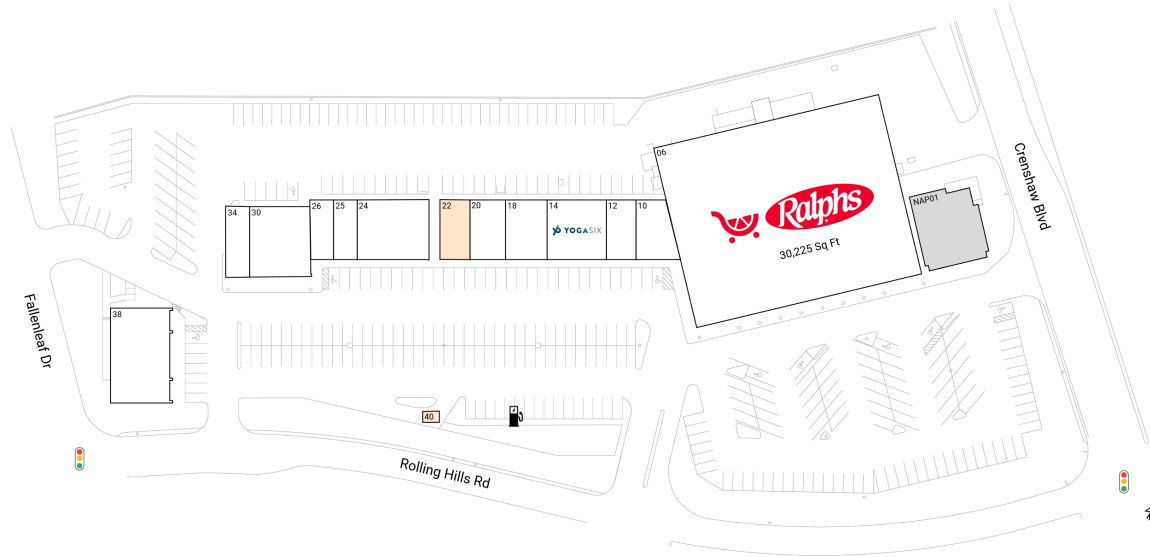

Country Hills Shopping Center

2905-2965 Rolling Hills Road | Torrance, CA 90505

Los Angeles County Los Angeles-Long Beach-Anaheim, CA 56,750 Sq Ft

33.7898, -118.3407

Available Spaces

22 1,250 Sq Ft 360° 40 50 Sq Ft

Current Tenants Space size listed in square feet

06	Ralphs	30,225
10	Slay Nails & Spa	1,025
12	Country Hills Cleaners	1,250
14	YogaSix	3,000
18	Lucky Dawg	1,750
20	All Kidz Urgent Care	1,500
24	Wa-Dining Suya	2,000
25	Hair Diamond	1,000
26	Utsav Indian Cuisine	1,000
30	Hills Academy	4,000
34	Rolling Hills Dental Care	1,200
38	Lamppost Pizza	4,000
NAP01	Salon	3,500

This site plan is for illustrative and information purposes only, showing the general layout of the shopping center; and is not a legal survey. Brixmor makes no representation or warranty that the shopping center is exactly as depicted as site conditions and tenant mix are subject to change over time.